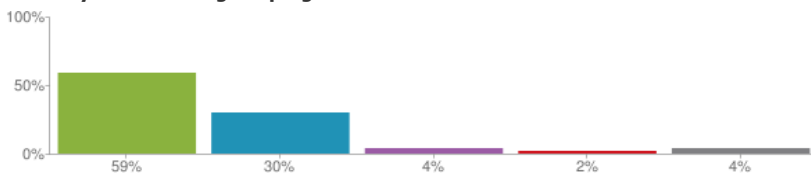

3. My child makes good progress at this school

Figures based on **162** responses up to 01-03-2019