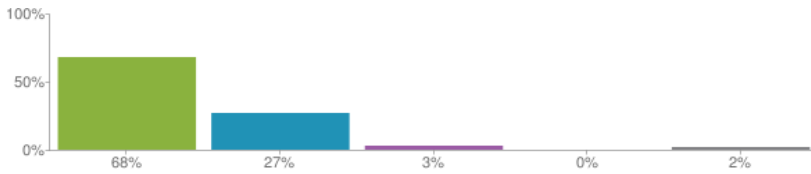

Pupils on the roll: **804**
 Responses for this school: **162**
[View inspection reports](#)

1. My child is happy at this school

Figures based on **162** responses up to 01-03-2019

2. My child feels safe at this school