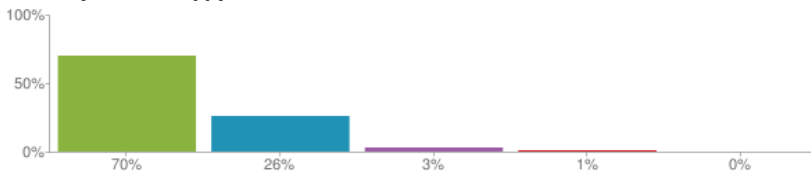

Pupils on the roll: **804**
 Responses for this school: **162**
[View inspection reports](#)

1. My child is happy at this school

Figures based on **162** responses up to 01-03-2019

2. My child feels safe at this school